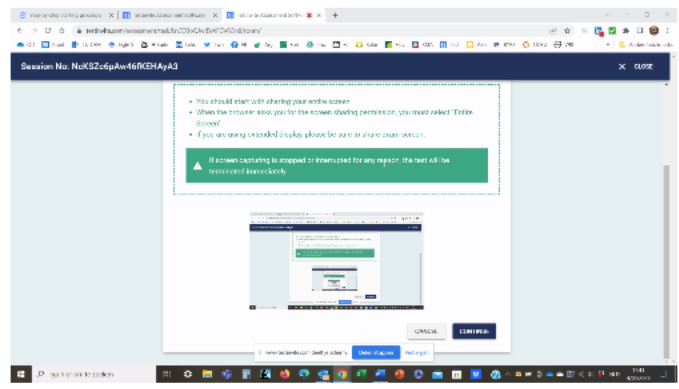

Session No: NcKSZc6pAw46fKEHAyA3

CLOSE

- You should start with sharing your entire screen
- When the browser asks you for the screen sharing permission, you must select "Entire Screen".
- If you are using extended display, please be sure to share exam screen.

⚠ If screen capturing is stopped or interrupted for any reason, the test will be terminated immediately

Read the instructions and click continue to proceed

CANCEL CONTINUE

www.testinvice.com deelt je scherm. Delen stoppen Verbergen